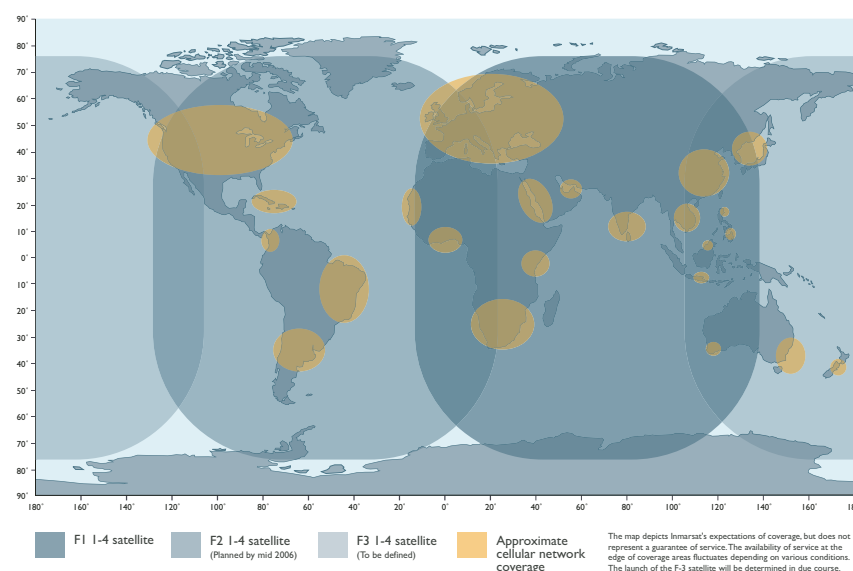

Inmarsat – pioneering satellite communication

It all began in 1979. At first, the focus was maritime security in far away waters. Today Inmarsat is the leading satellite communication network of the world. Inmarsat provides satellite communication services to ship owners, business people, TV broadcasters, aid workers, governments, airlines and many others. BGAN is Inmarsat's newest, most advanced offering.

Introducing the Broadband Global Area Network (BGAN)

We've all got used to broadband in heavily populated areas. Now you can get it wherever you go. Inmarsat's Broadband Global Area Network (BGAN) is a new mobile satellite service that offers high-speed data as well as voice telephony. The service is initially avail-

able throughout Europe, Africa, the Middle East and Asia. In 2006, coverage will be extended to include the Americas. Complete global coverage is expected at a later date.

When we say fast

In 72 % of the world BGAN is the better form of communication. Period. It offers faster data transfer than 3G mobile telephony – up to 492 kbps is comparable to most fixed line broadband connections which are only available in very limited areas of the world. Yet

BGANs coverage far outperforms even the leading cellular networks. And to top that BGAN airtime will often be cheaper than comparable cellular roaming prices. Simply put: BGAN offers a lot more. Sometimes even for less.

Inmarsat BGAN coverage